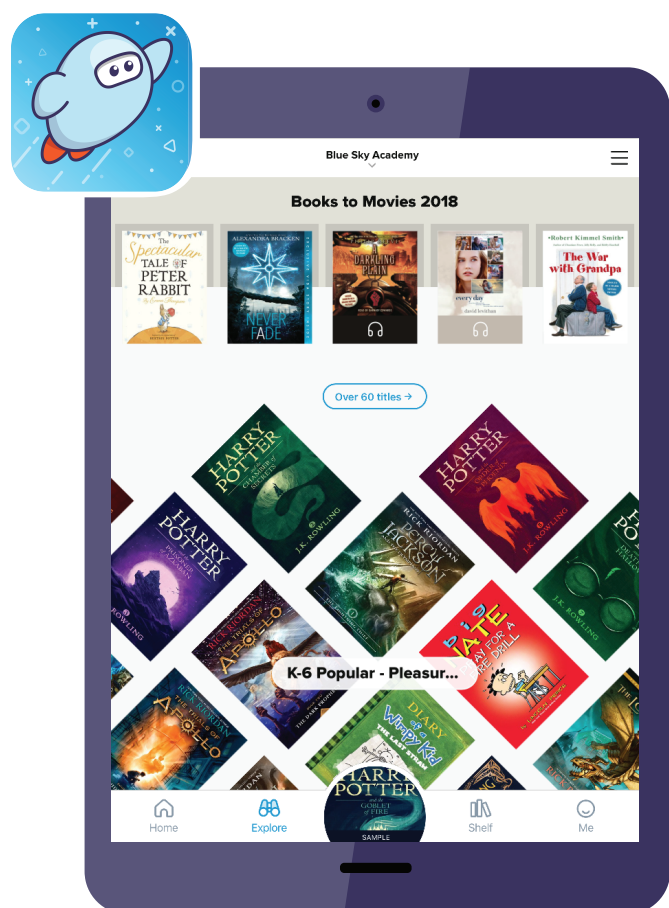

Open a world of reading

Sora

The student reading app

Get Sora and
start reading today!

soraapp.com

Brought to you by Providence High School's Library and built by OverDrive.

To access Sora for PHS, look for **Southern Indiana K12 Shared Collection**. Use your school username and password to access it. This collection is very new. If you have ebook or audiobook suggestions, please email Mrs. Scharre at cscharre@providencehigh.net